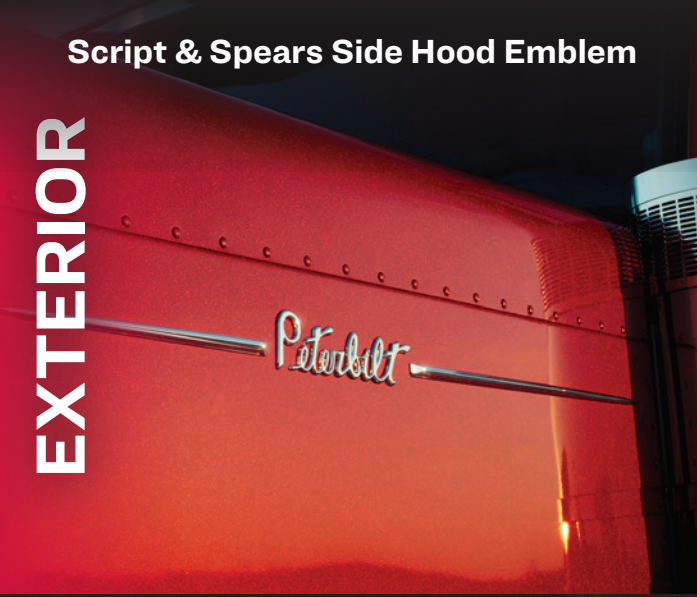

MODEL
589

To learn more visit us online at rushtruckcenters.com/peterbilt589
To inquire about a truck, contact us at 855-765-7874.

LEGENDARY PACKAGE

LEGENDARY PACKAGE

MODEL
589

EXTERIOR

Script & Spears Side Hood Emblem

Bright Cab/Sleeper Rockers

Polished Fenders/Skirt & Lower Hood Overlay, (131" BBC Only)

Door Pad Script & Spears Emblem

Seat Covers (Script Headrest Stitching & Perforation)

Dash Emblem on Pull-Out Tray

INTERIOR