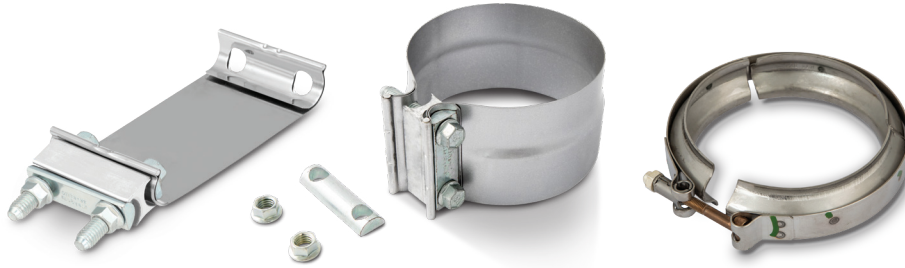

SAVE ON SELECT EXHAUST CLAMPS IN JULY*

PN	DESCRIPTION	PRICE
E40ST	Flat Band Clamp, 304 Stainless Steel, 4"	\$7.99
E50ST	Flat Band Clamp, 304 Stainless Steel, 5"	\$7.99
L40AA	Preformed Clamp, Aluminized, 4"	\$6.99
L40SA	Preformed Clamp, 304 Stainless Steel, 4"	\$7.99
L50AA	Preformed Clamp, Aluminized, 5"	\$6.99
L50SA	Preformed Clamp, 304 Stainless Steel, 5"	\$7.99
RCL2880212	Heavy-Duty V-Band Clamp	\$35.99
RCL2880213	Heavy-Duty V-Band Clamp	\$42.99
RCL3683144	Heavy-Duty V-Band Clamp	\$40.00
RCL900012	Heavy-Duty V-Band Clamp	\$11.99
RCL900013	Heavy-Duty V-Band Clamp	\$18.99
11004504001	U-Bolt Flat Band Clamp, Chrome, 5"	\$14.99

> CALL RUSHCARE® RAPID PARTS TO PLACE YOUR ORDER TODAY.

844-449-7240

Bloomington, Champaign, Effingham, Pontoon Beach, Quincy and Springfield, IL
Jefferson City and St. Peters, MO

844-840-3800

Indianapolis, IN