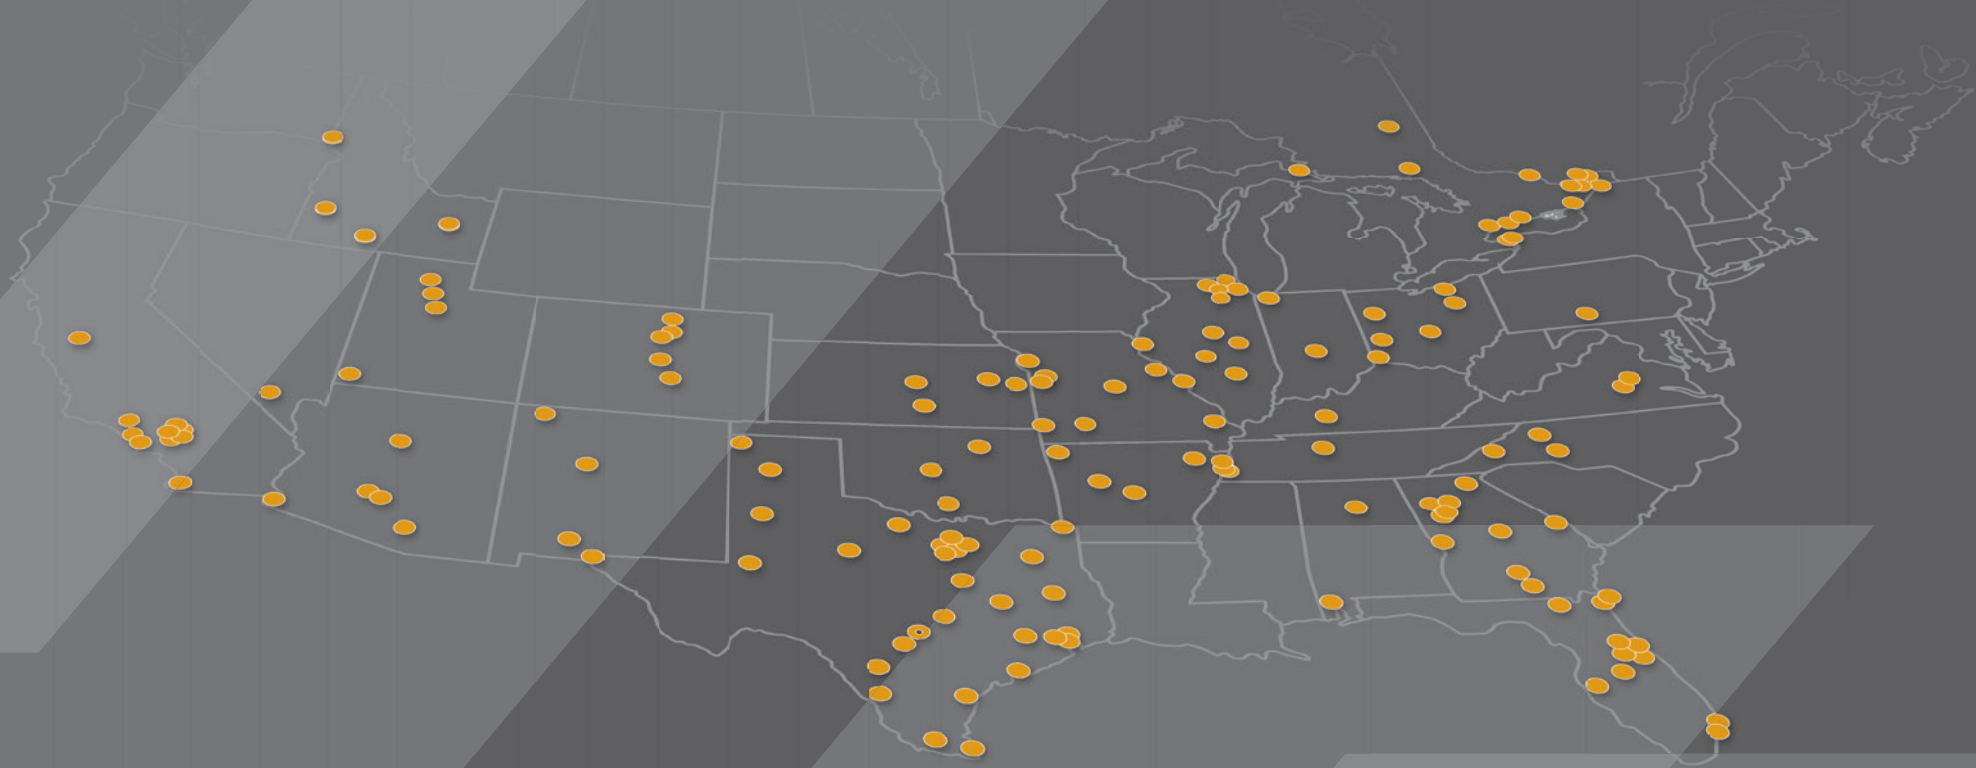

IF YOU NEED ANYTHING,
WE'LL BE RIGHT HERE.