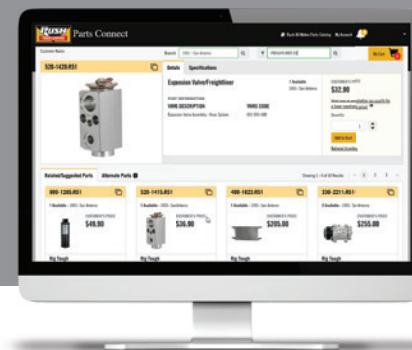

RUSHCARE RAPID PARTS CALL CENTER. RushCare Rapid Parts connects you to the largest network of parts professionals standing by to take your call. When you call your local Rush Truck Centers parts department, you are quickly directed to a parts agent who has the OEM parts experience to source the right parts for your vehicle. The system leverages fast, personal and expert service with national brands you know and trust – ready for immediate pickup or delivery.

ALL-MAKES PARTS CATALOG. The Rush Truck Centers catalog features the most popular all-makes truck and trailer parts from industry-leading brands and includes more than 16,000 part numbers, full-color product images and extensive cross-references. And we offer the catalog in print and online, giving you the flexibility to view the catalog on any electronic device.

Scan the QR code to view the catalog or visit rushtruckcenters.com/all-makes to learn more.